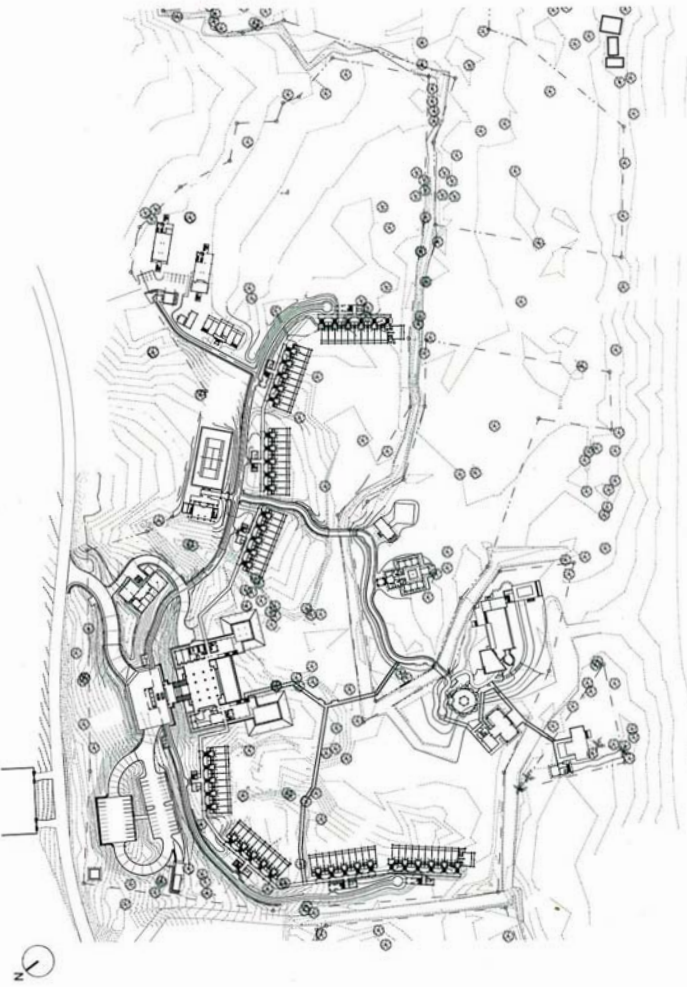

## Sheraton Krabi Beach Resort

Plan Associates

**Location :**  
Khlong-Muang Beach, Krabi

**Client :**  
MBK Hotels & Resort

**Area :**  
30,000 sq.m.

**Year :**  
2000 - 2002

The concept of the Sheraton Beach Resort is to blend its architecture with Krabi's most delicate mangrove area. The main building is set far apart from the beach in order to preserve the trees. The pathway between each area is raised to minimize the structural ground footprint and protect fragile plant species.

The resort architecture is contemporary with a touch of local detail. The overhang hip roof defines the buildings' character and protects it from the unpredictable southern Thai weather. The structures' completed proportion, scale, and rhythm is expressed in its simple design.

Main lobby looking toward the sea.